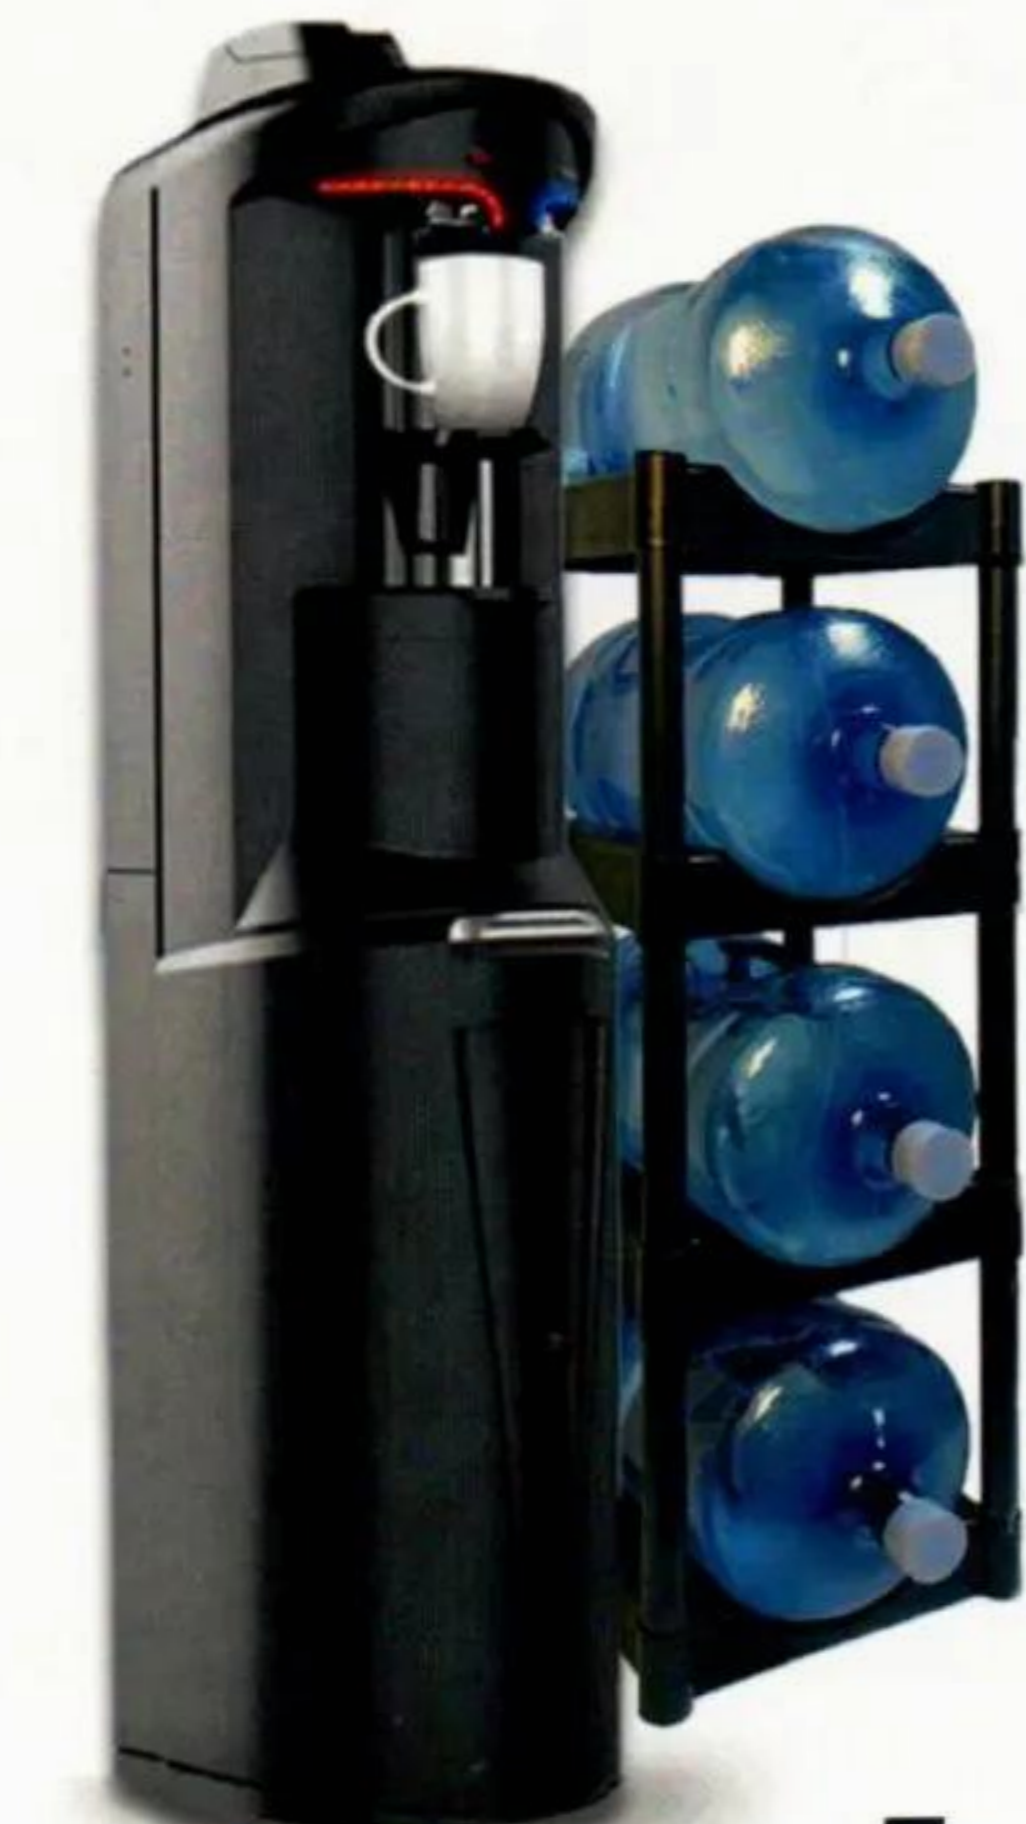

Beverage Solutions, LLC.

STORM CAFE WATER AND COFFEE DISPENSER

FEATURES

- * STORM COOLER - CONFIGURED WITH A COFFEE BREWER
- * EXTREMELY QUIET BREWING CYCLE AND DISPENSING
- * BREWER OPTIONS INCLUDE 6, 8, OR 10 OZ CUP SIZES
- * PATENTED REMOVABLE CAFE BREWER HEAD FOR EASE OF CLEANING IN YOUR DISHWASHER
- * HOT WATER IS MAINTAINED AT OPTIMUM TEMPERATURE FOR BREWING HOT BEVERAGES, NO WAITING REQUIRED
- * SMART FLO WATER CARTRIDGE - REPLACING IS SIMPLE, QUICK AND HYGIENIC
- * QUALITY, COMMERCIAL-GRADE CONSTRUCTION
- * OPTIONAL CUP DISPENSER AVAILABLE, MOUNTS TO THE REAR OF THE COOLER IN SECONDS
- * INTEGRATED CUP STAND
- * UL CERTIFIED TO NSF372
- * ENERGY STAR CERTIFIED
- * THE UNIT CAN BE CONVERTED TO POU/MAINS FED USING A CONVERSION KIT

Easy to use brewer works with popular single serve beverage pods

Easy to clean - Top rack dishwasher safe

Raised cup holder folds out for use with smaller cups or mugs

Replaceable Reservoir System SmartFlo™ Water Cartridge